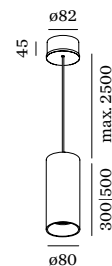

2.5 | 4.5

LED 8W | 220-240VAC | 50-60Hz
COB 3-step | incl. power supply
aluminium powder coated
brushed

0.70 | 1.34kg | IP20 | $\pm 0.3^\circ$ | $\triangle 36^\circ$

2.5

3000K | >80 CRI | 480lm

CODE

	201163W4
	201163L4

4.5

3000K | >80 CRI | 480lm

CODE

	201263W4
	201263L4

3.8 | 5.8

LED 10W | 220-240VAC | 50-60Hz
COB 3-step | incl. power supply
aluminium powder coated
brushed

1.37 | 2kg | IP20 | $\pm 0.3^\circ$ | $\triangle 36^\circ$

3.8

3000K | >80 CRI | 640lm

CODE

	201363W4
	201363L4

5.8

3000K | >80 CRI | 640lm

CODE

	201463W4
	201463L4