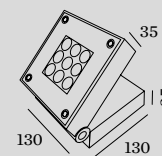

X-BEAM

EXTERIOR FLOOR PROJECTOR

1.0

LED 18W | 220-240VAC | 50-60Hz
COB 3-step | incl. PS | phase-cut dim
aluminium powder coated

✉ 0.3~D Ⓞ ⚡ 120°
1.28kg Ⓢ IP65

⤴ 0/110°

3000K | >80 CRI | 1040lm

CODE

700264D4

2.0

LED 16W | 220-240VAC | 50-60Hz
COB 3-step | incl. PS | phase-cut dim
aluminium powder coated

✉ 0.3~D Ⓞ ⚡ 9x 12°
1.28kg Ⓢ IP65

⤴ 0/110°

3000K | >80 CRI | 895lm

CODE

700254D4