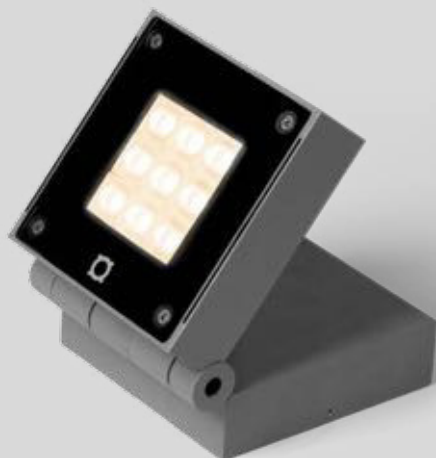

X-BEAM

EXTERIOR FLOOR PROJECTOR

1.0

LED 18W | 220-240VAC | 50-60Hz
COB 3-step | incl. PS | phase-cut dim
aluminium powder coated

✉ 0.3~D Ⓞ ⚡ 120°
1.28kg Ⓢ IP65

⤴ 0/110°

3000K | >80 CRI | 1040lm

CODE

700264D4

2.0

LED 16W | 220-240VAC | 50-60Hz
COB 3-step | incl. PS | phase-cut dim
aluminium powder coated

✉ 0.3~D Ⓞ ⚡ 9x 12°
1.28kg Ⓢ IP65

⤴ 0/110°

3000K | >80 CRI | 895lm

CODE

700254D4

OPTIONAL

CODE

ground spike 90013106

snoot 90019005

OPTIONAL

CODE

ground spike 90013106

snoot 90019005