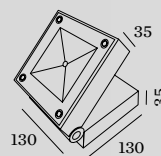

X-BEAM

EXTERIOR FLOOR PROJECTOR

1.0

LED 18W | 220-240VAC | 50-60Hz
COB 3-step | incl. PS | phase-cut dim
aluminium powder coated

✉ 0.3~D Ⓞ ⚡ 120°
1.28kg Ⓢ IP65

⤴ 0/110°

3000K | >80 CRI | 1040lm

CODE

700264D4

2.0

LED 16W | 220-240VAC | 50-60Hz
COB 3-step | incl. PS | phase-cut dim
aluminium powder coated

✉ 0.3~D Ⓞ ⚡ 9x 12°
1.28kg Ⓢ IP65

⤴ 0/110°

3000K | >80 CRI | 895lm

CODE

700254D4