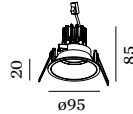

DEEP IP44

CEILING RECESSED

1.0 LED

LED 7/10W | 350-500mA | 18Vf
COB 3-step | excl. power supply
aluminium powder coated

0.32kg IP44 0.3° 87 90 4-30

87 90 4-30

CODE

White	112661W_
Grey	112661S_
Black	112661B_