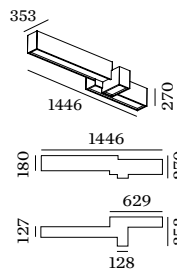

BEBOW

CEILING SURFACE

3.0

LED LED 35W | 220-240VAC | 50-60Hz
PCB 3-step | incl. PS | phase-cut dim
opal cover | two circuits
aluminium powder coated
opal PMMA cover

  8.00kg  IP20  $\approx 0,3^\circ$

3000K | >80 CRI | 1910lm

CODE

132284W4

132284B4

4.0

LED LED 48W | 220-240VAC | 50-60Hz
PCB 3-step | incl. PS | phase-cut dim
opal cover + 2x spot | two circuits
aluminium powder coated
opal PMMA cover

  8.30kg  IP20  $\approx 0,3^\circ$