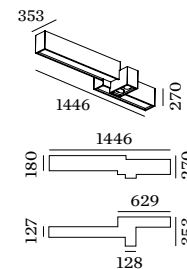

BEBOW

CEILING SURFACE

3.0

LED LED 35W | 220-240VAC | 50-60Hz
PCB 3-step | incl. PS | phase-cut dim
opal cover | two circuits
aluminium powder coated
opal PMMA cover

  8.00kg  IP20  $\approx 0,3^\circ$

3000K | >80 CRI | 1910lm

CODE

132284W4

132284B4

4.0

LED LED 48W | 220-240VAC | 50-60Hz
PCB 3-step | incl. PS | phase-cut dim
opal cover + 2x spot | two circuits
aluminium powder coated
opal PMMA cover

  8.30kg  IP20  $\approx 0,3^\circ$