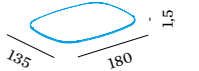

REVER DINING

TABLE

1.0

LED 2.5W | 160 lm | 2700 K | touch dim | magnetic pole with optional base | rechargeable li-ion battery incl. 1.5m usb charging cable | lights up to 8 hours powder coated zink alloy | PMMA