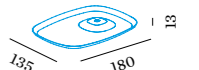

Plate Colours

	CODE
	90019163
	90019164

OPTIONAL

Single metal charging tray with magnetic fix to add to REVER DINING plated or powder coated steel

Tray Colours

	CODE
	90019171
	90019172
	90019173
	90019174
	90019165
	90019166