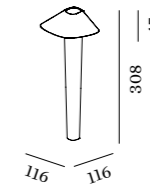

REVER DINING

TABLE

1.0

LED 2.5W | 160 lm | 2700 K | touch dim | magnetic pole with optional base | rechargeable li-ion battery incl. 1.5m usb charging cable | lights up to 8 hours powder coated zink alloy | PMMA

IP23 0.8kg

Lamp Body

	CODE
	655184C2
	655184N2
	655184G2
	655184P2
	655184W2
	655184B2

OPTIONAL

Multiple charging tray

	CODE
	90018007

OPTIONAL

Magnetic flat plate to add to REVER DINING with magnetic fixation suitable to put under the table cloth powder coated steel