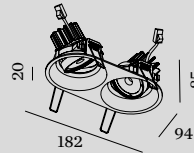

DEEP 2.0

CEILING RECESSED

2.0 LED

2xLED 7/10W | 350-500mA | 18Vf
COB 3-step | excl. power supply
aluminium powder coated

0.61kg IP20 36°

87x176 35°/35° 355° 90° 4-30

CODE

	112761W_
	112761S_
	112761B_

2.0 PAR16

2xPAR16 max.35W | GU10
100-240VAC | 50-60Hz
aluminium powder coated

0.42kg IP20 0,9-1°

87x176 35°/35° 355° 105° 4-30

CODE

	112720W0
	112720S0
	112720B0

OPTIONAL

PAR16 LED GU10 7W
phase-cut dim