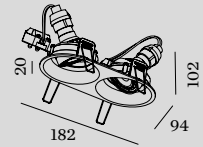

DEEP 2.0

CEILING RECESSED

2.0 LED

2xLED 7/10W | 350-500mA | 18Vf
COB 3-step | excl. power supply
aluminium powder coated

0.61kg IP20 36°

87x176 35°/35° 355° 90° 4-30

CODE

	112761W_
	112761S_
	112761B_

2.0 PAR16

2xPAR16 max.35W | GU10
100-240VAC | 50-60Hz
aluminium powder coated

0.42kg IP20 0,9-1°

87x176 35°/35° 355° 105° 4-30

CODE

	112720W0
	112720S0
	112720B0

OPTIONAL

PAR16 LED GU10 7W
phase-cut dim