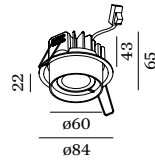

RINI SNEAK

CEILING RECESSED

1.0 LED

LED 7/10W | 350-500mA | 18Vf
COB 3-step | excl. power supply
aluminium powder coated

CODE

	154261W_
	154261B_

Light Colour Selection

	LUMEN	CRI	CODE
2700K	420-590	>90	3
3000K	470-640	>90	5
1800-2850K	320-440	>95	9

ALWAYS USE

power supply

CODE

350mA | 10W	90213402
500mA | 10W	90214403
500mA | 15W dim	90224501

more power supplies on page 538

1.0 MR16

QR-CBC51 max. 35W | GU5.3
12V | excl. power supply
aluminium powder coated

CODE

	154210W0
	154210B0

ALWAYS USE

power supply

CODE

12V | 10W dim	90221401
12V | 25W dim	90221701
12V | 70W dim	90221904

more specs on page 540

1.0 PAR16

PAR16 max. 35W | GU10
100-240VAC | 50-60Hz
aluminium powder coated

CODE

	154220W0
	154220B0

OPTIONAL

PAR16 LED GU10 7W
phase-cut dim

CODE

2700K	901228W2
3000K	901228W4
1800-2850K	901229S9

more lamps and specs on page 541