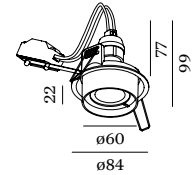

RINI SNEAK

CEILING RECESSED

1.0 LED

LED 7/10W | 350-500mA | 18Vf
COB 3-step | excl. power supply
aluminium powder coated

CODE

	154261W_
	154261B_

Light Colour Selection

	LUMEN	CRI	CODE
2700K	420-590	>90	3
3000K	470-640	>90	5
1800-2850K	320-440	>95	9

ALWAYS USE

power supply

CODE

350mA | 10W	90213402
500mA | 10W	90214403
500mA | 15W dim	90224501

more power supplies on page 538

1.0 MR16

QR-CBC51 max. 35W | GU5.3
12V | excl. power supply
aluminium powder coated

CODE

	154210W0
	154210B0

ALWAYS USE

power supply

CODE

12V | 10W dim	90221401
12V | 25W dim	90221701
12V | 70W dim	90221904

more specs on page 540

1.0 PAR16

PAR16 max. 35W | GU10
100-240VAC | 50-60Hz
aluminium powder coated

CODE

	154220W0
	154220B0

OPTIONAL

PAR16 LED GU10 7W
phase-cut dim

CODE

2700K	901228W2
3000K	901228W4
1800-2850K	901229S9

more lamps and specs on page 541