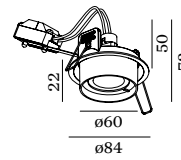

RINI SNEAK

CEILING RECESSED

1.0 LED

LED 7/10W | 350-500mA | 18Vf
COB 3-step | excl. power supply
aluminium powder coated

CODE

	154261W_
	154261B_

Light Colour Selection

	LUMEN	CRI	CODE
2700K	420-590	>90	3
3000K	470-640	>90	5
1800-2850K	320-440	>95	9

ALWAYS USE

power supply

CODE

350mA | 10W	90213402
500mA | 10W	90214403
500mA | 15W dim	90224501

more power supplies on page 538

1.0 MR16

QR-CBC51 max. 35W | GU5.3
12V | excl. power supply
aluminium powder coated

CODE

	154210W0
	154210B0

ALWAYS USE

power supply

CODE

12V | 10W dim	90221401
12V | 25W dim	90221701
12V | 70W dim	90221904

more specs on page 540

1.0 PAR16

PAR16 max. 35W | GU10
100-240VAC | 50-60Hz
aluminium powder coated

CODE

	154220W0
	154220B0

OPTIONAL

PAR16 LED GU10 7W
phase-cut dim

CODE

2700K	901228W2
3000K	901228W4
1800-2850K	901229S9

more lamps and specs on page 541