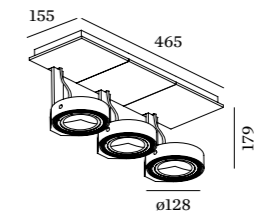

3.0 LED111

3xLED 12W | 220-240VAC | 50-60Hz
AC-COB 3-step | phase-cut dim
aluminium powder coated

2.79kg IP20 0.3-1 P A 38°

45°/45° 45°/45°

CODE		
	143368W	...
	143368S	...
	143368B	...

Light Colour Selection

	LUMEN	CRI	CODE
2700K	3x680	>90	3
3000K	3x720	>90	5
1800-2850K	3x830	>80	9