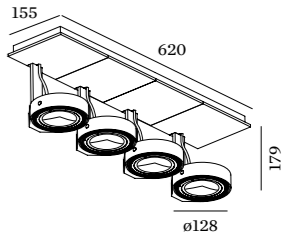

2.79kg IP20 0.3-1 P A 38°

45°/45° 45°/45°

CODE		
	143368W	...
	143368S	...
	143368B	...

Light Colour Selection

	LUMEN	CRI	CODE
2700K	3x680	>90	3
3000K	3x720	>90	5
1800-2850K	3x830	>80	9

4.0 LED111

4xLED 12W | 220-240VAC | 50-60Hz
AC-COB 3-step | phase-cut dim
aluminium powder coated