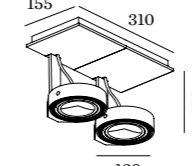

2.0 LED111

2xLED 12W | 220-240VAC | 50-60Hz
AC-COB 3-step | phase-cut dim
aluminium powder coated

1.86kg IP20 0.3-1 P A 38°

45°/45° 45°/45°

CODE		
	143268W	...
	143268S	...
	143268B	...

Light Colour Selection

	LUMEN	CRI	CODE
2700K	2x680	>90	3
3000K	2x720	>90	5
1800-2850K	2x830	>80	9