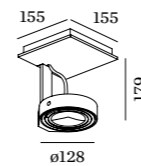

PLUXO

CEILING SURFACE

1.0 LED111

LED 12W | 220-240VAC | 50-60Hz
AC-COB 3-step | phase-cut dim
aluminium powder coated

0.93kg IP20 0.3-1 P A 38°

45°/45° 45°/45°

CODE		
	143168W	...
	143168S	...
	143168B	...

Light Colour Selection

	LUMEN	CRI	CODE
2700K	680	>90	3
3000K	720	>90	5
1800-2850K	830	>80	9