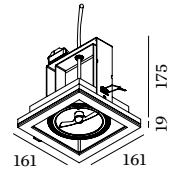

COCOZ SQUARE

CEILING RECESSED

1.0 LED111

LED 10W | 220-240VAC | 50-60Hz
AC-COB 3-step | phase-cut dim
aluminium | steel powder coated

1.15kg IP20 0.3-1° 38°

145x145 25°/25° 360° 180 2-25

CODE

119268J_ 119268U_

1.0 LED111 HO

LED 15W | 220-240VAC | 50-60Hz
AC-COB 3-step | phase-cut dim
aluminium | steel powder coated

1.15kg IP20 0.3-1° 40°

145x145 25°/25° 360° 180 2-25

CODE

119278J_ 119278U_

1.0 QR111

QR111 max.75W | G53
12V | excl. power supply
aluminium | steel powder coated

0.87kg IP20 0.9-1°

145x145 25°/25° 360° 180 2-25

CODE

119230J0 119230U0

Light Colour Selection

	LUMEN CRI	CODE
2700K	710 >80	2
3000K	730 >80	4

Light Colour Selection

	LUMEN CRI	CODE
2700K	1050 >80	2
3000K	1200 >80	4