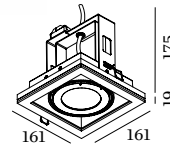

COCOZ SQUARE

CEILING RECESSED

1.0 LED111

LED 10W | 220-240VAC | 50-60Hz
AC-COB 3-step | phase-cut dim
aluminium | steel powder coated

1.15kg IP20 0.3-1° 38°

145x145 25°/25° 360° 180 2-25

CODE

119268J_ 119268U_

1.0 LED111 HO

LED 15W | 220-240VAC | 50-60Hz
AC-COB 3-step | phase-cut dim
aluminium | steel powder coated

1.15kg IP20 0.3-1° 40°

145x145 25°/25° 360° 180 2-25

CODE

119278J_ 119278U_

1.0 QR111

QR111 max.75W | G53
12V | excl. power supply
aluminium | steel powder coated

0.87kg IP20 0.9-1°

145x145 25°/25° 360° 180 2-25

CODE

119230J0 119230U0

Light Colour Selection

	LUMEN CRI	CODE
2700K	710 >80	2
3000K	730 >80	4

Light Colour Selection

	LUMEN CRI	CODE
2700K	1050 >80	2
3000K	1200 >80	4