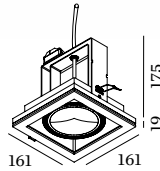

COCOZ SQUARE

CEILING RECESSED

1.0 LED111

LED 10W | 220-240VAC | 50-60Hz
AC-COB 3-step | phase-cut dim
aluminium | steel powder coated

1.15kg IP20 0.3-1° 38°

145x145 25°/25° 360° 180 2-25

CODE

119268J_ 119268U_

1.0 LED111 HO

LED 15W | 220-240VAC | 50-60Hz
AC-COB 3-step | phase-cut dim
aluminium | steel powder coated

1.15kg IP20 0.3-1° 40°

145x145 25°/25° 360° 180 2-25

CODE

119278J_ 119278U_

1.0 QR111

QR111 max.75W | G53
12V | excl. power supply
aluminium | steel powder coated

0.87kg IP20 0.9-1°

145x145 25°/25° 360° 180 2-25

CODE

119230J0 119230U0

Light Colour Selection

	LUMEN CRI	CODE
2700K	710 >80	2
3000K	730 >80	4

Light Colour Selection

	LUMEN CRI	CODE
2700K	1050 >80	2
3000K	1200 >80	4