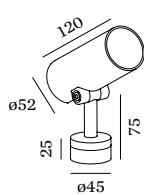

EXTERIOR FLOOR PROJECTOR

1.0

LED 7W | 220-240VAC | 50/60Hz
COB 3-step | incl. power supply
aluminium powder coated

0.5 kg IP65 0.3m 135°

3000K | >80 CRI | 460lm | 2m cable

	CODE
	737157D4
	737157Y4

OPTIONAL

	CODE
ground spike	90013106

2.0

LED 7W | 220-240VAC | 50/60Hz
COB 3-step | incl. power supply
aluminium powder coated

0.49 kg IP65 0.3m 135°

3000K | >80 CRI | 460lm | 2m cable

	CODE
	737267D4
	737267Y4

OPTIONAL

	CODE
ground spike	90013106

3.0

LED 7W | 220-240VAC | 50/60Hz
COB 3-step | incl. power supply
aluminium powder coated

0.5 kg IP65 0.3m 135°

3000K | >80 CRI | 460lm | 2m cable

	CODE
	737357D4
	737357Y4

ALWAYS USE