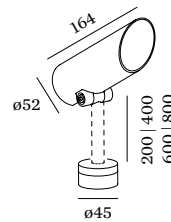

	CODE
ground spike	90013106

2.0

LED 7W | 220-240VAC | 50/60Hz
COB 3-step | incl. power supply
aluminium powder coated

0.49 kg IP65 0.3m 135°

3000K | >80 CRI | 460lm | 2m cable

	CODE
	737267D4
	737267Y4

OPTIONAL

	CODE
ground spike	90013106

3.0

LED 7W | 220-240VAC | 50/60Hz
COB 3-step | incl. power supply
aluminium powder coated

0.5 kg IP65 0.3m 135°

3000K | >80 CRI | 460lm | 2m cable

	CODE
	737357D4
	737357Y4

ALWAYS USE

	CODE		CODE
pole 200 excl. spike		pole 200 excl. spike	
	910062D0		910062D0
	910062Y0		910062Y0
pole 400 excl. spike		pole 400 excl. spike	
	910064D0		910064D0
	910064Y0		910064Y0
pole 600 excl. spike		pole 600 excl. spike	
	910066D0		910066D0
	910066Y0		910066Y0
pole 800 excl. spike		pole 800 excl. spike	
	910068D0		910068D0
	910068Y0		910068Y0