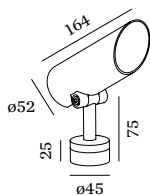

EXTERIOR FLOOR PROJECTOR

1.0

LED 7W | 220-240VAC | 50/60Hz
COB 3-step | incl. power supply
aluminium powder coated

0.5 kg IP65 0.3m 135°

3000K | >80 CRI | 460lm | 2m cable

	CODE
	737157D4
	737157Y4

OPTIONAL

	CODE
ground spike	90013106

2.0

LED 7W | 220-240VAC | 50/60Hz
COB 3-step | incl. power supply
aluminium powder coated

0.49 kg IP65 0.3m 135°

3000K | >80 CRI | 460lm | 2m cable

	CODE
	737267D4
	737267Y4

OPTIONAL

	CODE
ground spike	90013106

3.0

LED 7W | 220-240VAC | 50/60Hz
COB 3-step | incl. power supply
aluminium powder coated

0.5 kg IP65 0.3m 135°

3000K | >80 CRI | 460lm | 2m cable

	CODE
	737357D4
	737357Y4

ALWAYS USE