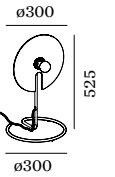

MIRRO

TABLE

1.0

QA60 max. 15W | E27
aluminium | steel powder coated
aluminium composite panel
incl. cable plug with dimmer

1.30kg IP20

	CODE
	6301E8GBO
	6301E8NBO

cable plug with dimmer

OPTIONAL

QA60 LED E27 6W 500lm 2700K

	CODE
gold mirror	9003E139
silver mirror	9003E140