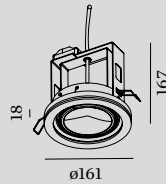

COCOZ ROUND

CEILING RECESSED