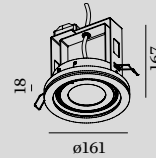

COCOZ ROUND

CEILING RECESSED