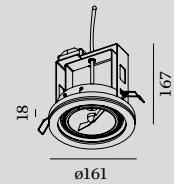

COCOZ ROUND

CEILING RECESSED