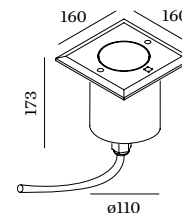

CHART

**EXTERIOR
FLOOR RECESSED**

0.6

LED 5W | 220-240VAC | 50-60Hz
COB 3-step | incl. power supply
stainless steel | glass
aluminium powder coated

0.39kg IP67 0.3-1D 38°

45 118

3000K | >80 CRI | 150lm

CODE

752163I4

0.9

LED 8W | 220-240VAC | 50-60Hz
COB 3-step | incl. PS | phase-cut dim
stainless steel | glass
aluminium powder coated

0.70kg IP67 0.3-1D

38°

78 135

3000K | >80 CRI | 480lm

CODE

752364I4

1.6

LED 15W | 220-240VAC | 50-60Hz
COB 3-step | incl. PS | phase-cut dim
stainless steel | glass
aluminium powder coated

1.05kg IP67 0.3-1D

38°

150 185

3000K | >80 CRI | 950lm

CODE