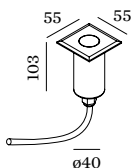

CHART

**EXTERIOR
FLOOR RECESSED**

0.6

LED 5W | 220-240VAC | 50-60Hz
COB 3-step | incl. power supply
stainless steel | glass
aluminium powder coated

0.39kg IP67 0.3-1D 38°

45 118

3000K | >80 CRI | 150lm

CODE

752163I4

0.9

LED 8W | 220-240VAC | 50-60Hz
COB 3-step | incl. PS | phase-cut dim
stainless steel | glass
aluminium powder coated

0.70kg IP67 0.3-1D

38°

78 135

3000K | >80 CRI | 480lm

CODE

752364I4

1.6

LED 15W | 220-240VAC | 50-60Hz
COB 3-step | incl. PS | phase-cut dim
stainless steel | glass
aluminium powder coated

1.05kg IP67 0.3-1D

38°

150 185

3000K | >80 CRI | 950lm

CODE