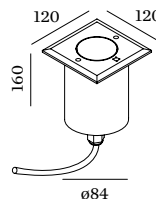

CHART

**EXTERIOR
FLOOR RECESSED**

0.6

LED 5W | 220-240VAC | 50-60Hz
COB 3-step | incl. power supply
stainless steel | glass
aluminium powder coated

0.39kg IP67 0.3-1D 38°

45 118

3000K | >80 CRI | 150lm

CODE

752163I4

0.9

LED 8W | 220-240VAC | 50-60Hz
COB 3-step | incl. PS | phase-cut dim
stainless steel | glass
aluminium powder coated

0.70kg IP67 0.3-1D

38°

78 135

3000K | >80 CRI | 480lm

CODE

752364I4

1.6

LED 15W | 220-240VAC | 50-60Hz
COB 3-step | incl. PS | phase-cut dim
stainless steel | glass
aluminium powder coated

1.05kg IP67 0.3-1D

38°

150 185

3000K | >80 CRI | 950lm

CODE