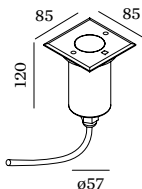

CHART

**EXTERIOR
FLOOR RECESSED**

0.6

LED 5W | 220-240VAC | 50-60Hz
COB 3-step | incl. power supply
stainless steel | glass
aluminium powder coated

0.39kg IP67 0.3-1D 38°

45 118

3000K | >80 CRI | 150lm

CODE

752163I4

0.9

LED 8W | 220-240VAC | 50-60Hz
COB 3-step | incl. PS | phase-cut dim
stainless steel | glass
aluminium powder coated

0.70kg IP67 0.3-1D

38°

78 135

3000K | >80 CRI | 480lm

CODE

752264I4

1.2

LED 12W | 220-240VAC | 50-60Hz
COB 3-step | incl. PS | phase-cut dim
stainless steel | glass
aluminium powder coated

1.05kg IP67 0.3-1D

38°

110 175

3000K | >80 CRI | 750lm

CODE

752364I4

1.6

LED 15W | 220-240VAC | 50-60Hz
COB 3-step | incl. PS | phase-cut dim
stainless steel | glass
aluminium powder coated

1.05kg IP67 0.3-1D

38°

150 185

3000K | >80 CRI | 950lm

CODE