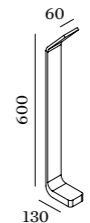

PACE
OUTDOOR
FLOOR SURFACE

4.0

LED 8W | 220-240VAC | 50-60Hz
COB 3-step | incl. PS | phase-cut dim
aluminium powder coated

1.00kg IP65 $\bar{\Delta}$ -0,3-D

3000K | >80 CRI | 480lm

	CODE
	723174W4
	723174D4
	723174B4

OPTIONAL

	CODE
ground spike	90013102

6.0

LED 8W | 220-240VAC | 50-60Hz
COB 3-step | incl. PS | phase-cut dim
aluminium powder coated

1.33kg IP65 $\bar{\Delta}$ -0,3-D

3000K | >80 CRI | 480lm

	CODE
	723274W4
	723274D4
	723274B4