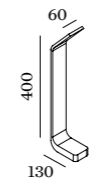

PACE
OUTDOOR
FLOOR SURFACE

4.0

LED 8W | 220-240VAC | 50-60Hz
COB 3-step | incl. PS | phase-cut dim
aluminium powder coated

1.00kg IP65 $\bar{\Delta}$ -0,3-D

3000K | >80 CRI | 480lm

	CODE
	723174W4
	723174D4
	723174B4

OPTIONAL

	CODE
ground spike	90013102

6.0

LED 8W | 220-240VAC | 50-60Hz
COB 3-step | incl. PS | phase-cut dim
aluminium powder coated

1.33kg IP65 $\bar{\Delta}$ -0,3-D

3000K | >80 CRI | 480lm

	CODE
	723274W4
	723274D4
	723274B4