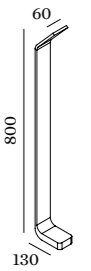

8.0

LED 8W | 220-240VAC | 50-60Hz
COB 3-step | incl. PS | phase-cut dim
aluminium powder coated

1.61kg IP65 $\bar{\Delta}$ -0,3-D

3000K | >80 CRI | 480lm

	CODE
	723374W4
	723374D4
	723374B4

OPTIONAL

	CODE
ground spike	90013102