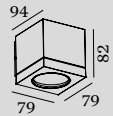

TUBE CARRÉ 2018

OUTDOOR
WALL SURFACE

1.0 LED

LED 8W | 220-240VAC | 50-60Hz
COB 3-step | incl. PS | phase-cut dim
aluminium powder coated

0.66kg | IP65 | >0.3° | Ⓢ

3000K | >90 CRI | 380lm

Color	CODE
White	744164W5
Grey	744164D5
Black	744164B5

1.0 PAR16

PAR16 max.10W | GU10
100-240VAC | 50-60Hz
aluminium powder coated

0.71kg | IP65 | >0.9° | Ⓢ

Color	CODE
White	744120W0
Grey	744120D0
Black	744120B0

OPTIONAL

PAR16 LED GU10 6W
phase-cut dim

Color	CODE
2700K	905228S2
3000K	905228S4
1800-2850K	901229S9