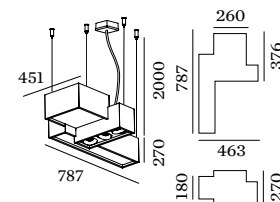

## 1.0

LED 35W | 220-240VAC | 50-60Hz  
PCB 3-step | incl. PS | phase-cut dim  
opal cover | two circuits  
aluminium powder coated  
opal PMMA cover

6.30kg | IP20 | 0.3m

3000K | >80 CRI | 1820lm

CODE

132384W4