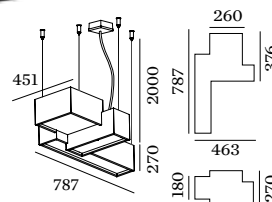

# BEBOW

CEILING SUSPENDED

## 1.0

LED 35W | 220-240VAC | 50-60Hz  
PCB 3-step | incl. PS | phase-cut dim  
opal cover | two circuits  
aluminium powder coated  
opal PMMA cover

6.30kg | IP20 | 0.3m

3000K | >80 CRI | 1820lm

CODE

132384W4