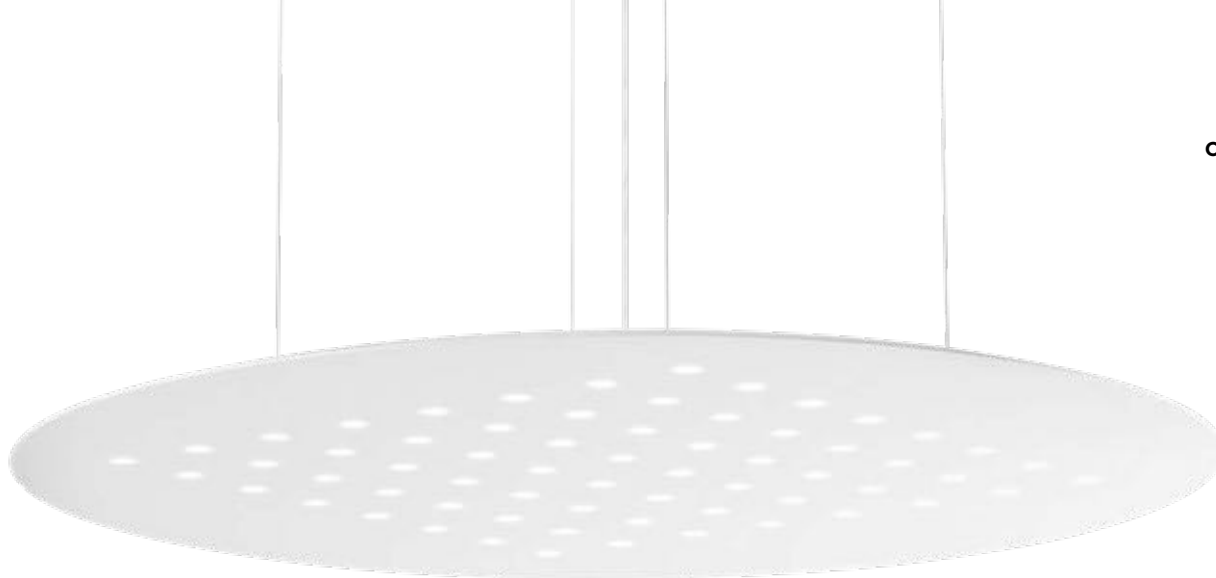

CORY

CEILING SUSPENDED

6.6

LED 14W | 220-240VAC | 50-60Hz
PCB 3-step | incl. PS | phase-cut dim
corian® glacier white | aluminium

5.75kg IP20 0,3-D

3000K | >85 CRI | 1820lm

CODE

206174W4