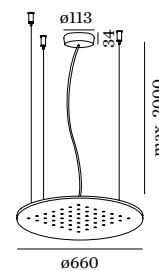

CORY

CEILING SUSPENDED

6.6

LED 14W | 220-240VAC | 50-60Hz
PCB 3-step | incl. PS | phase-cut dim
corian® glacier white | aluminium

5.75kg IP20 0,3-D

3000K | >85 CRI | 1820lm

CODE

206174W4