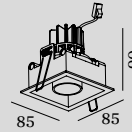

SNEAK TRIM

CEILING RECESSED

1.0 LED

LED LED 7/10W | 350-500mA | 18Vf
COB 3-step | excl. power supply
aluminium powder coated

W 0.19 kg **IP** IP20 **RA** Ra >90 **Beam** Beam 32°

Size 74x78 **Beam** 35°/35° **Beam** 35° **Beam** 95 **Beam** 2-18

CODE

Color 155351W _
Color 155351B _

Light Colour Selection

	LUMEN	CRI	CODE
2700K	335-470	>90	3
3000K	375-510	>90	5
1800-2850K	255-350	>95	9

ALWAYS USE

power supply

CODE

350mA | 10W 90213402
500mA | 10W 90214403
500mA | 15W dim 90224501

more power supplies on page 538

2.0 LED

LED 2xLED 7/10W | 350-500mA | 18Vf
COB 3-step | excl. power supply
aluminium powder coated

W 0.34 kg **IP** IP20 **RA** Ra >90 **Beam** Beam 32°

Size 74x148 **Beam** 35°/35° **Beam** 35° **Beam** 95 **Beam** 2-18