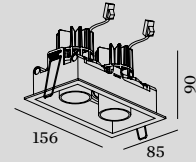

SNEAK TRIM

CEILING RECESSED

1.0 LED

LED LED 7/10W | 350-500mA | 18Vf
COB 3-step | excl. power supply
aluminium powder coated

W 0.19 kg **IP** IP20 **RA** Ra >90 **Beam** Beam 32°

Size 74x78 **Beam** 35°/35° **Beam** 35° **Beam** 95 **Beam** 2-18

more power supplies on page 538

2.0 LED

LED 2xLED 7/10W | 350-500mA | 18Vf
COB 3-step | excl. power supply
aluminium powder coated

W 0.34 kg **IP** IP20 **RA** Ra >90 **Beam** Beam 32°

Size 74x148 **Beam** 35°/35° **Beam** 35° **Beam** 95 **Beam** 2-18