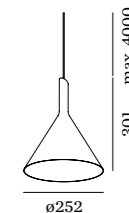

SHIEK

CEILING SUSPENDED