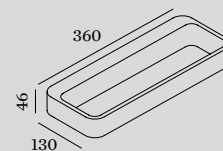

# BENTA

WALL SURFACE

## 1.3

 LED 8W | 220-240VAC | 50-60Hz  
COB 3-step | incl. PS | phase-cut dim  
aluminium powder coated

  0.73kg  IP20  0.3° 

3000K | >80 CRI | 480lm

CODE

310174W4

310174B4

## 3.6

 LED 8W | 220-240VAC | 50-60Hz  
COB 3-step | incl. PS | phase-cut dim  
aluminium powder coated

  1.25kg  IP20  0.3° 

3000K | >80 CRI | 480lm

CODE

310274W4

310274B4