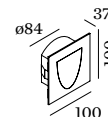

SMILE IN

WALL RECESSED

1.0

LED LED 4/6W | 350-500mA | 9Vf
COB 3-step | excl. power supply
aluminium powder coated
brushed

0.39kg IP20 3-10°

86 40 4-40

3000K | >80 CRI | 280-370lm

	CODE
	326151W4
	702151L4

0.42kg IP20 3-10°

86 40 4-40

3000K | >80 CRI | 280-370lm

	CODE
	326251W4
	703151L4

ALWAYS USE

power supply

	CODE
350mA 6W	90213202
500mA 6W	90214201

more power supplies on page 538