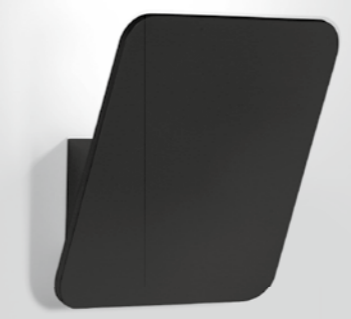

INCH
WALL SURFACE

1.5

LED 8W | 220-240VAC | 50-60Hz
COB 3-step | incl. PS | phase-cut dim
aluminium powder coated
brushed

0.49kg IP20

3000K | >80 CRI | 480lm

	CODE
	312164W4
	312164B4

2.6

LED 8W | 220-240VAC | 50-60Hz
COB 3-step | incl. PS | phase-cut dim
aluminium powder coated
brushed

0.40kg IP20

3000K | >80 CRI | 480lm

	CODE
	312264W4
	312264B4

5.4

LED 8W | 220-240VAC | 50-60Hz
COB 3-step | incl. PS | phase-cut dim
aluminium powder coated
brushed

0.65kg IP20

3000K | >80 CRI | 480lm

	CODE
	312364W4
	312364B4