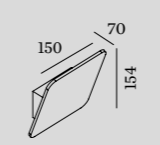

INCH
WALL SURFACE

1.5

LED 8W | 220-240VAC | 50-60Hz
COB 3-step | incl. PS | phase-cut dim
aluminium powder coated
brushed

0.49kg IP20

3000K | >80 CRI | 480lm

	CODE
	312164W4
	312164B4

2.6

LED 8W | 220-240VAC | 50-60Hz
COB 3-step | incl. PS | phase-cut dim
aluminium powder coated
brushed

0.40kg IP20

3000K | >80 CRI | 480lm

	CODE
	312264W4
	312264B4

5.4

LED 8W | 220-240VAC | 50-60Hz
COB 3-step | incl. PS | phase-cut dim
aluminium powder coated
brushed

0.65kg IP20

3000K | >80 CRI | 480lm

	CODE
	312364W4
	312364B4