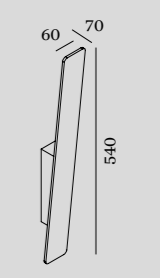

INCH
WALL SURFACE

1.5

LED 8W | 220-240VAC | 50-60Hz
COB 3-step | incl. PS | phase-cut dim
aluminium powder coated
brushed

0.49kg IP20

3000K | >80 CRI | 480lm

	CODE
	312164W4
	312164B4

2.6

LED 8W | 220-240VAC | 50-60Hz
COB 3-step | incl. PS | phase-cut dim
aluminium powder coated
brushed

0.40kg IP20

3000K | >80 CRI | 480lm

	CODE
	312264W4
	312264B4

5.4

LED 8W | 220-240VAC | 50-60Hz
COB 3-step | incl. PS | phase-cut dim
aluminium powder coated
brushed

0.65kg IP20

3000K | >80 CRI | 480lm

	CODE
	312364W4
	312364B4