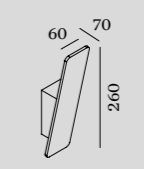

INCH
WALL SURFACE

1.5

LED 8W | 220-240VAC | 50-60Hz
COB 3-step | incl. PS | phase-cut dim
aluminium powder coated
brushed

0.49kg IP20

3000K | >80 CRI | 480lm

	CODE
	312164W4
	312164B4

2.6

LED 8W | 220-240VAC | 50-60Hz
COB 3-step | incl. PS | phase-cut dim
aluminium powder coated
brushed

0.40kg IP20

3000K | >80 CRI | 480lm

	CODE
	312264W4
	312264B4

5.4

LED 8W | 220-240VAC | 50-60Hz
COB 3-step | incl. PS | phase-cut dim
aluminium powder coated
brushed

0.65kg IP20

3000K | >80 CRI | 480lm

	CODE
	312364W4
	312364B4