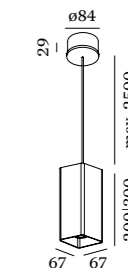

DOCUS

CEILING SUSPENDED

2.0 | 3.0 LED

LED 6W | 220-240VAC | 50-60Hz
COB 3-step | incl. PS | phase-cut dim
aluminium powder coated
brushed

0.69 | 0.85kg IP20 36°

2.0

200mm

CODE

	207564W
	207564L
	207564G
	207564P
	207564B

3.0

300mm

CODE

	207664W
	207664L
	207664G
	207664P
	207664B

Light Colour Selection

	LUMEN	CRI	CODE
2700K	420	>90	3
3000K	440	>90	5
1800-2850K	360	>95	9

2.0 | 3.0 PAR16

PAR16 max.35W | GU10
100-240VAC | 50-60Hz
aluminium powder coated
brushed

0.62 | 0.75kg IP20 0.9°

2.0

200mm

CODE

	207520W0
	207520L0
	207520G0
	207520P0
	207520B0

3.0

300mm

CODE

	207620W0
	207620L0
	207620G0
	207620P0
	207620B0

OPTIONAL

PAR16 LED GU10 7W
phase-cut dim

CODE

2700K	901228W2
3000K	901228W4
1800-2850K	901229S9

more lamps and specs on page 577

p. 261