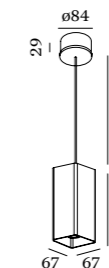

DOCUS

CEILING SUSPENDED

2.0 | 3.0 LED

LED 6W | 220-240VAC | 50-60Hz
COB 3-step | incl. PS | phase-cut dim
aluminium powder coated
brushed

0.69 | 0.85kg IP20 36°

2.0

200mm

CODE

	207564W
	207564L
	207564G
	207564P
	207564B

3.0

300mm

CODE

	207664W
	207664L
	207664G
	207664P
	207664B

Light Colour Selection

	LUMEN	CRI	CODE
2700K	420	>90	3
3000K	440	>90	5
1800-2850K	360	>95	9

2.0 | 3.0 PAR16

PAR16 max.35W | GU10
100-240VAC | 50-60Hz
aluminium powder coated
brushed

0.62 | 0.75kg IP20 0.9°

2.0

200mm

CODE

	207520W0
	207520L0
	207520G0
	207520P0
	207520B0

3.0

300mm