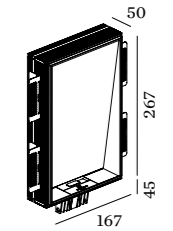

2.7

LED 4/5W | 500-700mA | 6Vf
PCB 3-step | excl. power supply
aluminium powder coated
lacquered

0.55kg IP20 0.3-10

270x176 55 2-25

CODE	
	320571W
	320571S

Light Colour Selection

	LUMEN	CRI	CODE
2700K	230-320	>80	2
3000K	260-350	>80	4

ALWAYS USE

power supply

	CODE
500mA | 6W	90214201
700mA | 6W	90215203

more power supplies on page 574

back