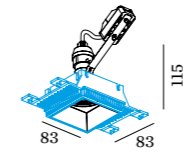

1.0 PAR16

PAR16 max.35W | GU10
100-240VAC | 50-60Hz
aluminium powder coated

0.41kg IP20 35°/35° 355° 120

86x86 35°/35° 355° 120

CODE

White	131120W0
Black	131120B0

ALWAYS USE

plastic plasterkit 10 or 13

CODE

White	90017122
Black	90017116

aluminium plasterkit 4-25
90017120

OPTIONAL

PAR16 LED GU10 7W
phase-cut dim

CODE

2700K	901228W2
3000K	901228W4
1800-2850K	901229S9

more lamps and specs on page 577