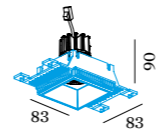

### 1.0 LED

LED 7/10W | 350-500mA | 18Vf  
COB 3-step | excl. power supply  
aluminium powder coated

0.43kg IP20 35°/35° 355° 95

86x86 35°/35° 355° 95

CODE

White	131161W
Black	131161B