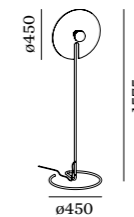

ME

MIRRO

FLOOR

2.0

LED G95 max. 15W | E27
aluminium | steel powder coated
aluminium composite panel
incl. cable plug with floor switch

3.30kg IP20

	CODE
	6311E8GB0
	6311E8NB0

cable plug with floor switch

OPTIONAL

G95 LED E27 6W 500lm 2700K

	CODE
gold mirror	9003E142
silver mirror	9003E141

3.0

LED G95 max. 15W | E27
aluminium | steel powder coated
aluminium composite panel
incl. cable plug with floor switch

3.70kg IP20

	CODE
	6312E8GB0
	6312E8NB0

cable plug with floor switch

OPTIONAL

G95 LED E27 6W 500lm 2700K

	CODE
gold mirror	9003E142
silver mirror	9003E141