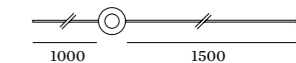

OPTIONAL

G95 LED E27 6W 500lm 2700K

	CODE
gold mirror	9003E142
silver mirror	9003E141