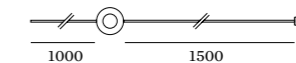

ME

MIRRO

FLOOR

2.0

LED G95 max. 15W | E27
aluminium | steel powder coated
aluminium composite panel
incl. cable plug with floor switch

3.30kg IP20

	CODE
	6311E8GB0
	6311E8NB0

cable plug with floor switch