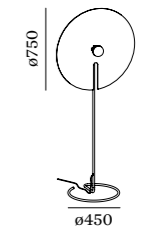

ME

MIRRO

FLOOR

2.0

LED G95 max. 15W | E27
aluminium | steel powder coated
aluminium composite panel
incl. cable plug with floor switch

3.30kg IP20

	CODE
	6311E8GB0
	6311E8NB0

cable plug with floor switch

OPTIONAL

G95 LED E27 6W 500lm 2700K

	CODE
gold mirror	9003E142
silver mirror	9003E141

3.0

LED G95 max. 15W | E27
aluminium | steel powder coated
aluminium composite panel
incl. cable plug with floor switch

3.70kg IP20

	CODE
	6312E8GB0
	6312E8NB0

cable plug with floor switch

OPTIONAL

G95 LED E27 6W 500lm 2700K

	CODE
gold mirror	9003E142
silver mirror	9003E141