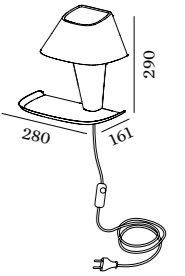

REVER WALL

WALL SURFACE

1.0

LED C35 or P25 max. 6W | E14
plated or powder coated steel
polycarbonate

IP20 1kg

Lamp Body

	CODE
	6511CTG_
	6511CSG_
	6511CCW_
	6511CAY_
	6511CHR_

Tray Colours

	CODE
	C_
	N_
	G_
	P_
	W_
	B_

OPTIONAL

C35 LED E14 6W dim

	CODE
2700K 470lm	9003C101

1.1

LED C35 or P25 max. 6W | E14
plated or powder coated steel
polycarbonate | incl. cable plug
and dimmer

IP20 1.1kg

Lamp Body