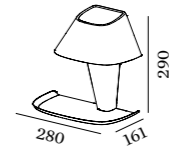

REVER WALL

WALL SURFACE

1.0

LED C35 or P25 max. 6W | E14
plated or powder coated steel
polycarbonate

IP20 1kg

Lamp Body

	CODE
	6511CTG_
	6511CSG_
	6511CCW_
	6511CAY_
	6511CHR_

Tray Colours

	CODE
	C_
	N_
	G_
	P_
	W_
	B_

OPTIONAL

C35 LED E14 6W dim

	CODE
2700K 470lm	9003C101

1.1

LED C35 or P25 max. 6W | E14
plated or powder coated steel
polycarbonate | incl. cable plug
and dimmer

IP20 1.1kg

Lamp Body