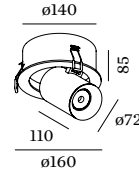

SPYDER

CEILING RECESSED

1.0 LED

LED 7/10W | 350-500mA | 18Vf
 COB 3-step | excl. power supply
 aluminium | steel powder coated

1.10kg IP20 0,3-1 P A-36°

145 85° 355° 90 4-25

CODE

	124161W_
	124161E_

1.0 PAR16

PAR16 max.35W | GU10
 100-240VAC | 50-60Hz
 aluminium | steel powder coated

1.10kg IP20 0,9-1

145 85° 355° 90 4-25

CODE

	124120W0
	124120E0

OPTIONAL

PAR16 LED GU10 7W
 phase-cut dim