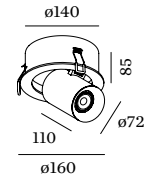

SPYDER

CEILING RECESSED

1.0 LED

LED 7/10W | 350-500mA | 18Vf
 COB 3-step | excl. power supply
 aluminium | steel powder coated

1.10kg IP20 0,3-1 P A-36°

145 85° 355° 90 4-25

CODE

	124161W_
	124161E_

1.0 PAR16

PAR16 max.35W | GU10
 100-240VAC | 50-60Hz
 aluminium | steel powder coated

1.10kg IP20 0,9-1

145 85° 355° 90 4-25

CODE

	124120W0
	124120E0

OPTIONAL

PAR16 LED GU10 7W
 phase-cut dim