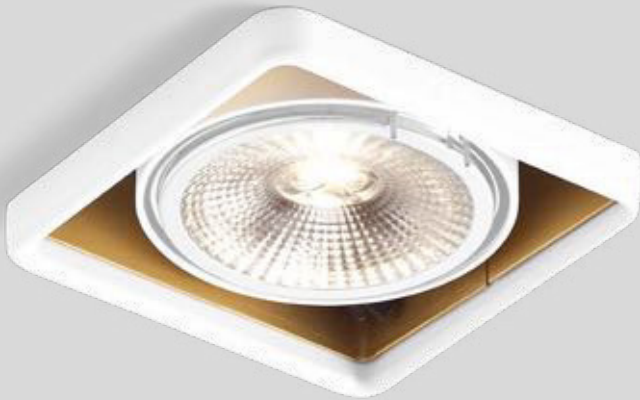

OBOQ SQUARE

CEILING RECESSED

1.0 LED111

LED 10W | 220-240VAC | 50-60Hz
AC-COB 3-step | phase-cut dim
aluminium | steel powder coated

1.02kg IP20 0.3° P 38°

140x140 25°/25° 360° 150 2-25

CODE

	120268J_
	120268E_
	120268K_

Light Colour Selection

	LUMEN CRI	CODE
2700K	710 >80	2
3000K	730 >80	4

1.0 LED111 HO

LED 15W | 220-240VAC | 50-60Hz
AC-COB 3-step | phase-cut dim
aluminium | steel powder coated

1.02kg IP20 0.3° P 40°

140x140 25°/25° 360° 150 2-25

CODE

	120278J_
	120278E_
	120278K_

Light Colour Selection

	LUMEN CRI	CODE
2700K	1050 >80	2
3000K	1200 >80	4

1.0 QR11

QR11 max.75W | G53
12V | excl. power supply
aluminium | steel powder coated

0.84kg IP20 0.9°