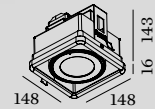

OBOQ SQUARE

CEILING RECESSED

1.0 LED111

LED 10W | 220-240VAC | 50-60Hz
AC-COB 3-step | phase-cut dim
aluminium | steel powder coated

1.02kg IP20 0.3° P 38°

140x140 25°/25° 360° 150 2-25

CODE

	120268J_
	120268E_
	120268K_