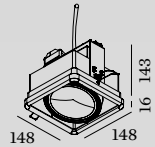

OBOQ SQUARE

CEILING RECESSED

1.0 LED111

LED 10W | 220-240VAC | 50-60Hz
AC-COB 3-step | phase-cut dim
aluminium | steel powder coated

1.02kg IP20 0.3° P 38°

140x140 25°/25° 360° 150 2-25

CODE

	120268J_
	120268E_
	120268K_