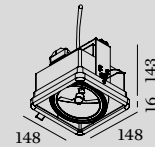

OBOQ SQUARE

CEILING RECESSED

1.0 LED111

LED 10W | 220-240VAC | 50-60Hz
AC-COB 3-step | phase-cut dim
aluminium | steel powder coated

1.02kg IP20 0.3° P 38°

140x140 25°/25° 360° 150 2-25

CODE

	120268J_
	120268E_
	120268K_