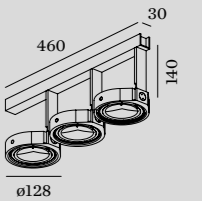

3.0 LED111

3xLED 12W | 220-240VAC | 50-60Hz
AC-COB 3-step | phase-cut dim
aluminium powder coated

4.20kg IP20 $\pm$ 0,3° $\oplus$ 38°

45°/45° 45°/45°

CODE
116368W
116368S

Light Colour Selection

LUMEN | CRI	CODE
2700K 3x680 | >90	3
3000K 3x720 | >90	5
1800-2850K 3x830 | >80	9