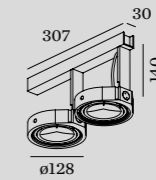

2.0 LED111

2xLED 12W | 220-240VAC | 50-60Hz
AC-COB 3-step | phase-cut dim
aluminium powder coated

2.80kg IP20 $\pm$ 0,3° $\oplus$ 38°

45°/45° 45°/45°

CODE
116268W
116268S

Light Colour Selection

LUMEN | CRI	CODE
2700K 2x680 | >90	3
3000K 2x720 | >90	5
1800-2850K 2x830 | >80	9