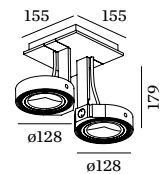

PLUXO#2

CEILING SURFACE

1.0 LED111

2xLED 10W | 220-240VAC | 50-60Hz
AC-COB 3-step | phase-cut dim
aluminium powder coated

1.86kg IP20 0.3-1 P 38°

45°/45° 45°/45°

CODE

| | |
|---|---------|
|  | 143568W |
|  | 143568S |
|  | 143568B |