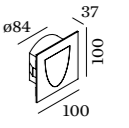

## 1.0

LED 4/6W | 350-500mA | 9Vf  
COB 3-step | excl. power supply  
aluminium powder coated  
brushed

0.39kg IP20 0,3-1

86 40 4-40

3000K | >80 CRI | 280-370lm

	CODE
	326151W4
	702151L4