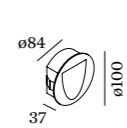

## 1.0

LED 4/6W | 350-500mA | 9Vf  
COB 3-step | excl. power supply  
aluminium powder coated  
brushed

0.39kg IP20 0,3-1

86 40 4-40

3000K | >80 CRI | 280-370lm

	CODE
	326151W4
	702151L4