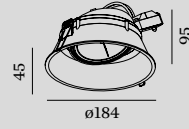

DEEP ADJUST

CEILING RECESSED

1.0 LED111

LED 12W | 220-240VAC | 50-60Hz
AC-COB 3-step | phase-cut dim
aluminium powder coated

0.65kg IP20 3-0,3-D 38°

177 35°/35° 355° 100 4-30

	CODE
White	112568W
Black	112568B

Light Colour Selection

	LUMEN CRI	CODE
2700K	680 >90	3
3000K	720 >90	5
1800-2850K	830 >80	9

1.0 LED111 HO

LED 15W | 220-240VAC | 50-60Hz
AC-COB 3-step | phase-cut dim
aluminium powder coated

0.65kg IP20 3-0,3-D 30°

177 35°/35° 355° 100 4-30

	CODE
White	112578W
Black	112578B

Light Colour Selection

	LUMEN CRI	CODE
2700K	1050 >80	2
3000K	1200 >80	4

1.0 QR111

QR111 max.75W | G53
12V | excl. power supply
aluminium powder coated

0.41kg IP20 3-0,9-D

177 35°/35° 355° 100 4-30

	CODE
White	112530W
Black	112530B

ALWAYS USE

power supply

	CODE
12V 10W dim	90221401
12V 25W dim	90221701
12V 70W dim	90221904

more specs on page 576