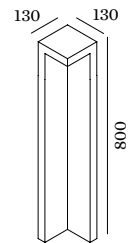

EDGE

EXTERIOR
FLOOR SURFACE

2.0

LED 8W | 220-240VAC | 50-60Hz
COB 3-step | incl. PS | phase-cut dim
aluminium powder coated

2.4kg IP65 $\approx 0.3^\circ$

3000K | >80 CRI | 450lm

CODE

721174D4

4.0

LED 8W | 220-240VAC | 50-60Hz
COB 3-step | incl. PS | phase-cut dim
aluminium powder coated

3.34kg IP65 $\approx 0.3^\circ$

3000K | >80 CRI | 450lm

CODE

721274D4

6.0

LED 8W | 220-240VAC | 50-60Hz
COB 3-step | incl. PS | phase-cut dim
aluminium powder coated

4.45kg IP65 $\approx 0.3^\circ$

3000K | >80 CRI | 450lm

CODE

721474D4

8.0

LED 8W | 220-240VAC | 50-60Hz
COB 3-step | incl. PS | phase-cut dim
aluminium powder coated

5.60kg IP65 $\approx 0.3^\circ$

3000K | >80 CRI | 450lm