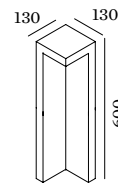

4.0

LED 8W | 220-240VAC | 50-60Hz
COB 3-step | incl. PS | phase-cut dim
aluminium powder coated

3.34kg IP65 $\approx 0.3^\circ$

3000K | >80 CRI | 450lm

CODE

721274D4

6.0

LED 8W | 220-240VAC | 50-60Hz
COB 3-step | incl. PS | phase-cut dim
aluminium powder coated

4.45kg IP65 $\approx 0.3^\circ$

3000K | >80 CRI | 450lm

CODE

721474D4

8.0

LED 8W | 220-240VAC | 50-60Hz
COB 3-step | incl. PS | phase-cut dim
aluminium powder coated

5.60kg IP65 $\approx 0.3^\circ$

3000K | >80 CRI | 450lm