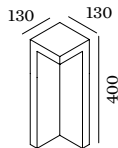

4.0

LED 8W | 220-240VAC | 50-60Hz
COB 3-step | incl. PS | phase-cut dim
aluminium powder coated

3.34kg IP65 $\approx 0.3^\circ$

3000K | >80 CRI | 450lm

CODE

721274D4

6.0

LED 8W | 220-240VAC | 50-60Hz
COB 3-step | incl. PS | phase-cut dim
aluminium powder coated

4.45kg IP65 $\approx 0.3^\circ$

3000K | >80 CRI | 450lm

CODE

721474D4

8.0

LED 8W | 220-240VAC | 50-60Hz
COB 3-step | incl. PS | phase-cut dim
aluminium powder coated

5.60kg IP65 $\approx 0.3^\circ$

3000K | >80 CRI | 450lm