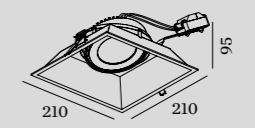

# PYRAMID

CEILING RECESSED

## 1.0 LED111

LED 12W | 220-240VAC | 50-60Hz  
AC-COB 3-step | phase-cut dim  
aluminium powder coated

0.75kg IP20  $\pm 0.3 \pm D$   $\varnothing$   $\Delta$  38°  
196x196  $\angle$  35°/35°  $\uparrow$  355°  $\text{lm}$  100  $\text{lm}$  4-30