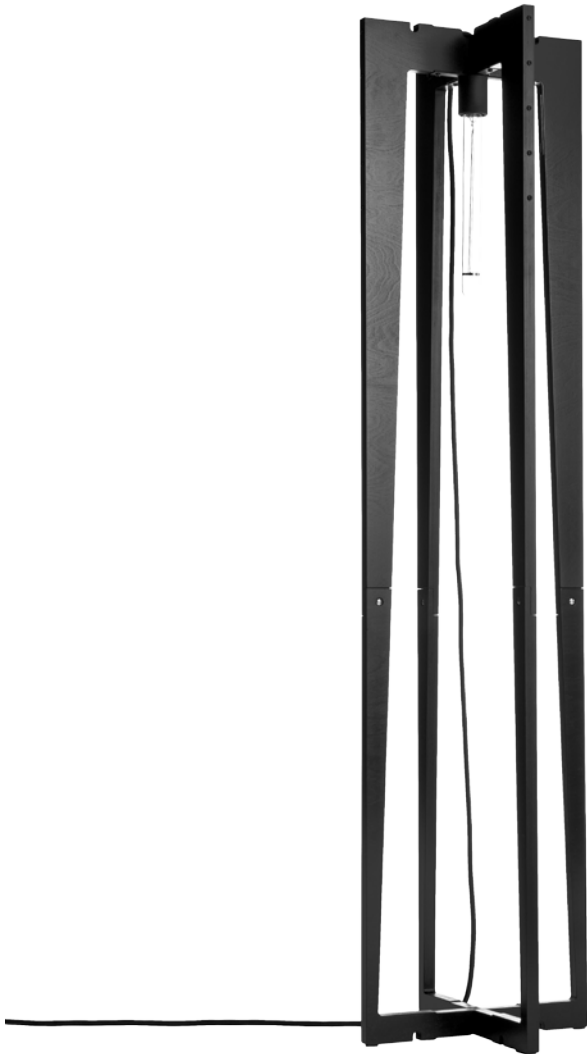

ROCK COLLECTION

FLOOR SURFACE

1.0 NAKED

↻ E27 max.100W | E26-E27
220-240VAC | 50-60Hz
MDF lacquered

⚡ ⏰ 5.00kg ⚡ IP20 ⚡ 0,9m

CODE

2223E800

OPTIONAL

T32-300 carbon filament E27 15W

CODE

2200K | 50lm 9003E107

more lamps and specs on page 542