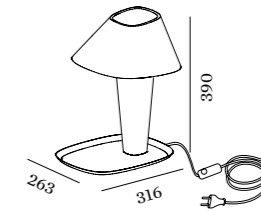

### 1.0

LED QA60 max. 12W | E27  
plated or powder coated steel  
polycarbonate | incl. white cable  
for white tray otherwise black  
cable

IP20 1.5kg