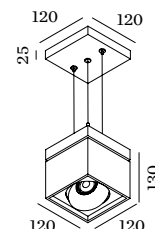

SIRRO

CEILING SUSPENDED

1.0 LED

LED 10W | 220-240VAC | 50-60Hz
COB 3-step | incl. PS | phase-cut dim
aluminium powder coated
brushed

0.85kg IP20 0,3-1° 36°

35°/35° 355°

CODE

	139564W
	139564E
	139564F
	139564B