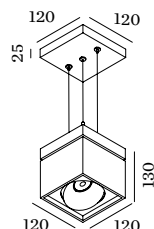

SIRRO

CEILING SUSPENDED

1.0 LED

LED 10W | 220-240VAC | 50-60Hz
COB 3-step | incl. PS | phase-cut dim
aluminium powder coated
brushed

0.85kg IP20 0,3-1° 36°

35°/35° 355°

CODE

	139564W
	139564E
	139564F
	139564B