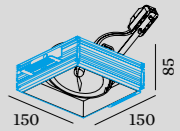

1.0 QR111

QR111 max.75W | G53
12V | excl. power supply
aluminium powder coated

0.75kg IP20 35°-38°

154x154 35°/35° 355° 90° 4-25

	CODE
	131330W0
	131330B0

ALWAYS USE

aluminium plasterkit

	CODE
	90017118

power supply

	CODE
12V | 10W dim	90221401
12V | 25W dim	90221701
12V | 70W dim	90221904

more specs on page 576