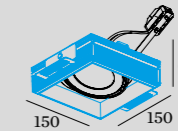

1.0 LED111 HO

LED 15W | 220-240VAC | 50-60Hz
AC-COB 3-step | phase-cut dim
aluminium powder coated

1.03kg IP20 35°-38°

154x154 35°/35° 355° 90° 4-25

	CODE
	131378W
	131378B

Light Colour Selection

	LUMEN | CRI	CODE
2700K	1050 | >80	2
3000K	1200 | >80	4

ALWAYS USE

aluminium plasterkit 4-25

	CODE
	90017118