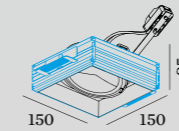

## 1.0 LED111

LED 12W | 220-240VAC | 50-60Hz  
AC-COB 3-step | phase-cut dim  
aluminium powder coated

1.03kg IP20 35°-38°

154x154 35°/35° 355° 90° 4-25

	CODE
	131368W
	131368B