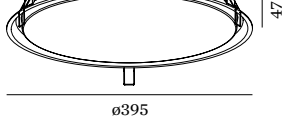

3.5

LED 32W | 220-240VAC | 50-60Hz
incl. PS | phase-cut dim
aluminium powder coated
opal PMMA cover

1.70 kg IP44 5-0.3-1 P
387 50 4-30

CODE
115384W

Light Colour Selection

	LUMEN | CRI	CODE
2700K	2400 | >80	2
3000K	2700 | >80	4