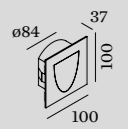

SMILE IN

**OUTDOOR
WALL RECESSED**

p. 373

1.0

LED 4/6W | 350-500mA | 9Vf
COB 3-step | excl. power supply
aluminium powder coated

0.39kg IP65

86 40 4-40

3000K | >80 CRI | 280-370lm