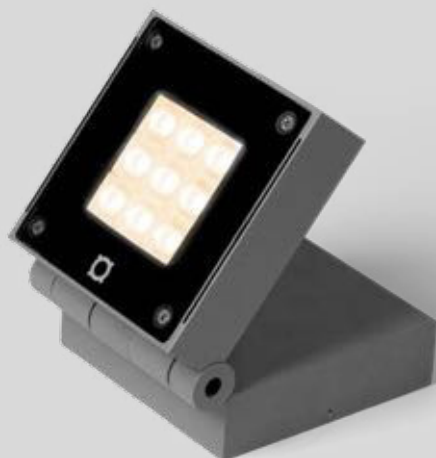

X-BEAM

EXTERIOR
WALL SURFACE

1.0

LED 18W | 220-240VAC | 50-60Hz
COB 3-step | incl. PS | phase-cut dim
aluminium powder coated

1.28kg IP65
 0.3-D 6 120°

0/110°

3000K | >80 CRI | 1040lm

CODE

700264D4

2.0

LED 16W | 220-240VAC | 50-60Hz
COB 3-step | incl. PS | phase-cut dim
aluminium powder coated

1.28kg IP65
 0.3-D 6 9x-A 12°

0/110°

3000K | >80 CRI | 895lm

CODE

700254D4

OPTIONAL

CODE

snoot 90019005

OPTIONAL

CODE

snoot 90019005

back