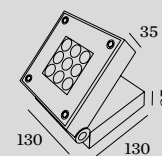

X-BEAM

EXTERIOR
WALL SURFACE

1.0

LED 18W | 220-240VAC | 50-60Hz
COB 3-step | incl. PS | phase-cut dim
aluminium powder coated

1.28kg IP65
 0.3-D 6 120°

0/110°

3000K | >80 CRI | 1040lm

CODE

700264D4

2.0

LED 16W | 220-240VAC | 50-60Hz
COB 3-step | incl. PS | phase-cut dim
aluminium powder coated

1.28kg IP65
 0.3-D 6 9x-A 12°

0/110°

3000K | >80 CRI | 895lm

CODE

700254D4