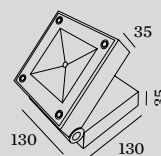

X-BEAM

EXTERIOR
WALL SURFACE

1.0

LED 18W | 220-240VAC | 50-60Hz
COB 3-step | incl. PS | phase-cut dim
aluminium powder coated

1.28kg IP65
 0.3-D 6 120°

0/110°

3000K | >80 CRI | 1040lm

CODE

700264D4

2.0

LED 16W | 220-240VAC | 50-60Hz
COB 3-step | incl. PS | phase-cut dim
aluminium powder coated

1.28kg IP65
 0.3-D 6 9x-A 12°

0/110°

3000K | >80 CRI | 895lm

CODE

700254D4