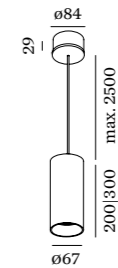

RAY

CEILING SUSPENDED

2.0 | 3.0 LED

LED 6W | 220-240VAC | 50-60Hz
COB 3-step | incl. PS | phase-cut dim
aluminium powder coated
brushed

0.62 | 0.76kg | IP20 | 0.3° | 36°

2.0

200mm

CODE

White	207764W
Grey	207764L
Black	207764P
Dark Grey	207764B

3.0

300mm

CODE

White	207864W
Grey	207864L
Black	207864P
Dark Grey	207864B

Light Colour Selection

	LUMEN	CRI	CODE
2700K	420	>90	3
3000K	440	>90	5
1800-2850K	360	>95	9

p. 271 p. 423 p. 455 p. 513

2.0 | 3.0 PAR16

PAR16 max. 35W | GU10
100-240VAC | 50-60Hz
aluminium powder coated
brushed

0.54 | 0.68kg | IP20 | 0.9°

2.0

200mm

CODE

White	207720W0
Grey	207720L0
Black	207720P0
Dark Grey	207720B0

3.0

300mm

CODE

White	207820W0
Grey	207820L0
Black	207820P0
Dark Grey	207820B0

OPTIONAL

PAR16 LED GU10 7W
phase-cut dim

	CODE
2700K	901228W2
3000K	901228W4
1800-2850K	901229S9

more lamps and specs on page 577