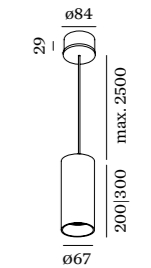

White	207764W
Grey	207764L
Black	207764P
Dark Grey	207764B

3.0

300mm

CODE

White	207864W
Grey	207864L
Black	207864P
Dark Grey	207864B

Light Colour Selection

	LUMEN	CRI	CODE
2700K	420	>90	3
3000K	440	>90	5
1800-2850K	360	>95	9

p. 271 p. 423 p. 455 p. 513

2.0 | 3.0 PAR16

PAR16 max. 35W | GU10
100-240VAC | 50-60Hz
aluminium powder coated
brushed

0.54 | 0.68kg | IP20 | 0.9°

2.0

200mm

CODE

White	207720W0
Grey	207720L0
Black	207720P0
Dark Grey	207720B0

3.0

300mm

CODE

White	207820W0
Grey	207820L0
Black	207820P0
Dark Grey	207820B0

OPTIONAL

PAR16 LED GU10 7W
phase-cut dim

	CODE
2700K	901228W2
3000K	901228W4
1800-2850K	901229S9

more lamps and specs on page 577