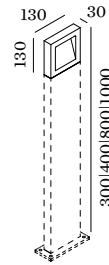

FIFTY FIFTY

EXTERIOR FLOOR SURFACE

1.0

LED 8W | 220-240VAC | 50-60Hz
COB 3-step | incl. PS | phase-cut dim
aluminium powder coated

1.20kg | IP65 | 0.3° | G

3000K | >80 CRI | 480lm

CODE

756174D4

2.0

LED 8W | 220-240VAC | 50-60Hz
COB 3-step | incl. PS | phase-cut dim
aluminium powder coated

0.98kg | IP65 | 0.3° | G

3000K | >80 CRI | 480lm

CODE

756274D4

ALWAYS USE

base with fixation plate