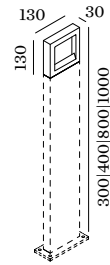

FIFTY FIFTY

EXTERIOR FLOOR SURFACE

1.0

LED 8W | 220-240VAC | 50-60Hz
COB 3-step | incl. PS | phase-cut dim
aluminium powder coated

1.20kg | IP65 | 0.3° | G

3000K | >80 CRI | 480lm

CODE

756174D4

2.0

LED 8W | 220-240VAC | 50-60Hz
COB 3-step | incl. PS | phase-cut dim
aluminium powder coated

0.98kg | IP65 | 0.3° | G

3000K | >80 CRI | 480lm

CODE

756274D4

ALWAYS USE

base with fixation plate