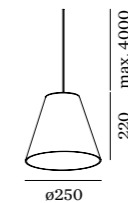

SHIEK

CEILING SUSPENDED

4.0 LED

LED 11W | 220-240VAC | 50-60Hz
PCB 3-step | incl. PS | phase-cut dim
aluminum powder coated
lacquered

0.70 kg IP20 $\pm 0.3^\circ$

1800-2850K | >90 CRI | 620lm

	CODE
	237489W9
	237489J9
	237489P9
	237489K9
	237489Z9