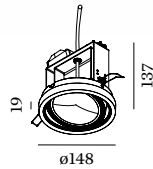

OBOQ ROUND

CEILING RECESSED

1.0 LED111

LED 10W | 220-240VAC | 50-60Hz
AC-COB 3-step | phase-cut dim
aluminium | steel powder coated

0.98kg IP20 3-0.3-D P A 38°

140 25°/25° 360° 150 2-25

CODE

	120168J_
	120168E_
	120168K_

0.70kg IP20 3-0.9-D

140 25°/25° 360° 150 2-25

CODE

	120130J0
	120130E0
	120130K0

ALWAYS USE

power supply

CODE

12V 10W dim	90221401
12V 25W dim	90221701
12V 70W dim	90221904