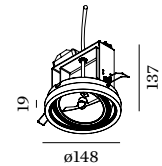

OBOQ ROUND

CEILING RECESSED

1.0 LED111

LED 10W | 220-240VAC | 50-60Hz
AC-COB 3-step | phase-cut dim
aluminium | steel powder coated

0.98kg IP20 3-0.3-D P A 38°

140 25°/25° 360° 150 2-25

CODE

	120168J_
	120168E_
	120168K_

0.70kg IP20 3-0.9-D

140 25°/25° 360° 150 2-25

CODE

	120130J0
	120130E0
	120130K0

ALWAYS USE

power supply

CODE

12V 10W dim	90221401
12V 25W dim	90221701
12V 70W dim	90221904