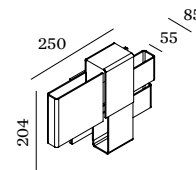

ARZY

WALL SURFACE

1.0

LED 6W | 220-240VAC | 50-60Hz
COB 3-step | incl. power supply
stainless steel powder coated
chrome

1.56kg | IP20 | 0.3m | P

3000K | >80 CRI | 380lm

	CODE
	325163W4
	325163C4
	325163B4

reddot design award
winner 2010