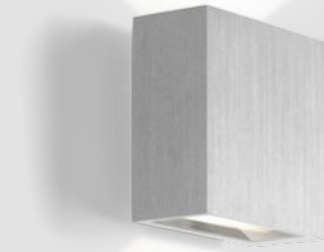

CENTRAL

WALL SURFACE

1.0

LED 8W | 220-240VAC | 50-60Hz
COB 3-step | incl. PS | phase-cut dim
aluminium powder coated
brushed

1.00kg IP20 ± 0.3 °C

3000K | >90 CRI | 480lm

CODE

313574W5

313574L5

2.0

2xLED 4W | 220-240VAC | 50-60Hz
COB 3-step | incl. PS | phase-cut dim
aluminium powder coated
brushed

0.94kg IP20 ± 0.3 °C

3000K | >90 CRI | 2x290lm

CODE

313674W5

313674L5