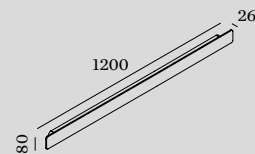

MILES

WALL SURFACE

9.0

LED LED 30W | 220-240VAC | 50-60Hz
 COB 3-step | incl. PS | phase-cut dim
 aluminium powder coated
 brushed

2.13kg IP20 \pm \pm \pm

3000K | >80 CRI | 1600lm

	CODE
	317274W4
	317274L4
	317274B4

12.0

LED LED 38W | 220-240VAC | 50-60Hz
 COB 3-step | incl. PS | phase-cut dim
 aluminium powder coated
 brushed

2.62kg IP20 \pm \pm \pm

3000K | >80 CRI | 2200lm

	CODE
	317374W4
	317374L4
	317374B4