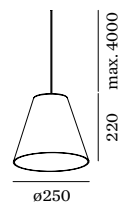

4.0

☛ E27 max.20W | E27 | QA60
100-240VAC | 50-60Hz
aluminum powder coated
lacquered

☑ 0.7kg ⊕ IP20 ⚡-0,9-⚡

	CODE
	2344E8W0
	2344E8J0
	2344E8P0
	2344E8K0
	2344E8Z0

ALWAYS USE

single ceiling base

	CODE
	90052022
	90052021

multiple suspension on page 552

cable ring for 3 lamps

	CODE
	90059121

cable ring for 4 lamps

	CODE
	90059122

cable ring for multi suspension only